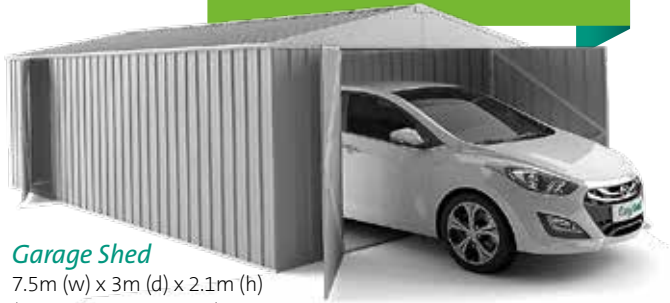

NOW
\$299 **SAVE 28%**

Bike Shed
 2.25m (w) x 0.78m (d) x 1.34m (h)
 (1.15m front wall height)
 1.5m hinged double doors on (w),
 plus hinged roof

Code: EBS-2308
 Colour* \$299 ~~\$419~~

EasyShed®

megaphone icon
SALE
SALE

Code: ES-S2315
Zinc \$389 ~~\$523~~
Colour* \$449 ~~\$734~~

EasyShed®

NOW FROM
\$1299 **SAVE UP TO 40%**

Garage Shed

4.5m (w) x 3m (d) x 2.1m (h)
(1.8m door wall height)
2.3m hinged double doors on (d)
0.75m hinged single door on (w)

Code: EGAR-4530
Zinc ~~\$1299~~ ~~\$1878~~
Colour* ~~\$1499~~ ~~\$2403~~

SAVE UP TO 41%

NOW FROM
\$1399

Garage Shed

6m (w) x 3m (d) x 2.1m (h)
(1.8m door wall height)
2.3m hinged double doors on (d)
0.75m hinged single door on (w)

Code: EGAR-6030
Zinc ~~\$1399~~ ~~\$2099~~
Colour* ~~\$1599~~ ~~\$2729~~

NOW FROM
\$1799 **SAVE UP TO 42%**

Garage Shed

7.5m (w) x 3m (d) x 2.1m (h)
(1.8m door wall height)
2.3m hinged double doors on (d)
0.75m hinged single door on (w)